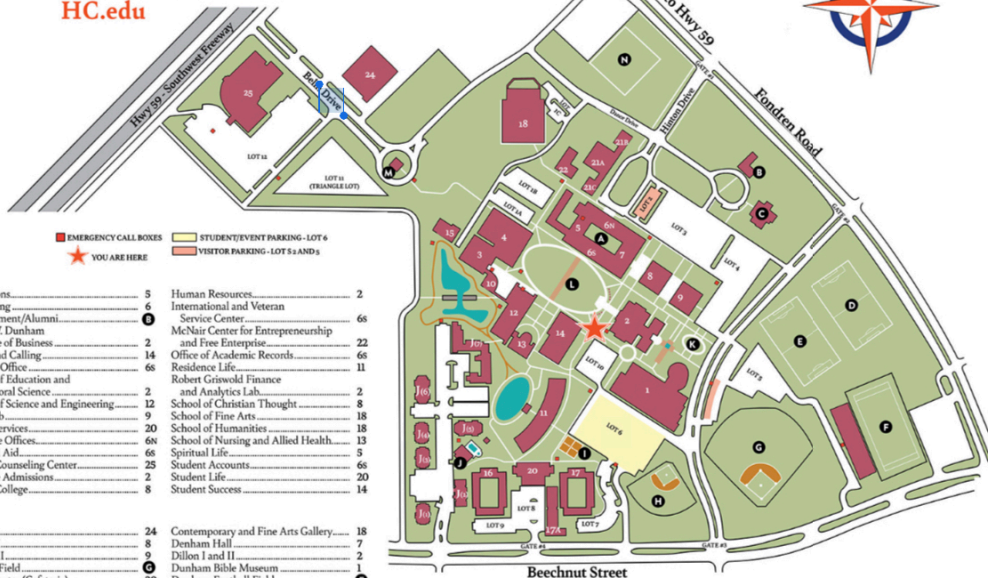

Houston Christian UNIVERSITY

(281) 649-3000

HC.edu

DEPARTMENTS

Admissions	5	Human Resources	2
Accounting	6	International and Veteran Service Center	66
Advancement/Alumni	1	McNair Center for Entrepreneurship and Free Enterprise	22
Archie W. Dunham College of Business	2	Office of Academic Records	66
Career and Calling	14	Residence Life	11
Cashier's Office	66	Robert Griswold Finance and Analytics Lab	2
College of Education and Behavioral Science	2	School of Christian Thought	8
College of Science and Engineering	12	School of Fine Arts	18
SAFE Lab	9	School of Humanities	18
Dining Services	20	School of Nursing and Allied Health	13
Executive Offices	66N	Spiritual Life	5
Financial Aid	66	Student Accounts	66
Gideon Counseling Center	25	Student Life	20
Graduate Admissions	2	Student Success	14
Honors College	8		

FACILITIES

Annex	24	Contemporary and Fine Arts Gallery	18
Arwood I.	8	Denham Hall	7
Arwood II	8	Dillon I and II	2
Baseball Field	1	Dunham Bible Museum	1
Baugh Center (Cafeteria)	20	Dunham Football Field	2
Belin Chapel	1	Founder's Hall I	3
Belin Tower	1	Glasscock Center	3
Bookstore	2	Hinton Center	2
Bradshaw Fitness Center	25	Hinton House	2
Brown Administrative Complex	5,6,7	Hodo Residence College	11
Collegium	5	Holcombe Mall	7
Cullen Science Center	12	Husky Village Apartments	7
Cullen Nursing Center	13	Java City	14
Cullen Parlor	13	Lawrence Park	18

Learning Commons	14	Moody Library	14	Philips Residence College for Women	17
Lighthouse Lab	2	Morris Cultural Arts Center	1	Police	25
Looser Fountains	2	Morris Family Center for Law & Liberty	21	Sharp Gymnasium	4
Lucey McBride Golf Practice Area	N	Morris House	C	Softball Field	17
Mabee Teaching Theater	10	Museum of American Architecture and Decorative Arts	1	Sorells Soccer Fields	C, F
McNair Hall	1	Operations	15	Southern History Museum	1
M.D. Anderson Student Center	5	Philips Residence College for Men	16	University Academic Center	18
Meat Wing Residence for Women	17A			Wolleyball Courts	1