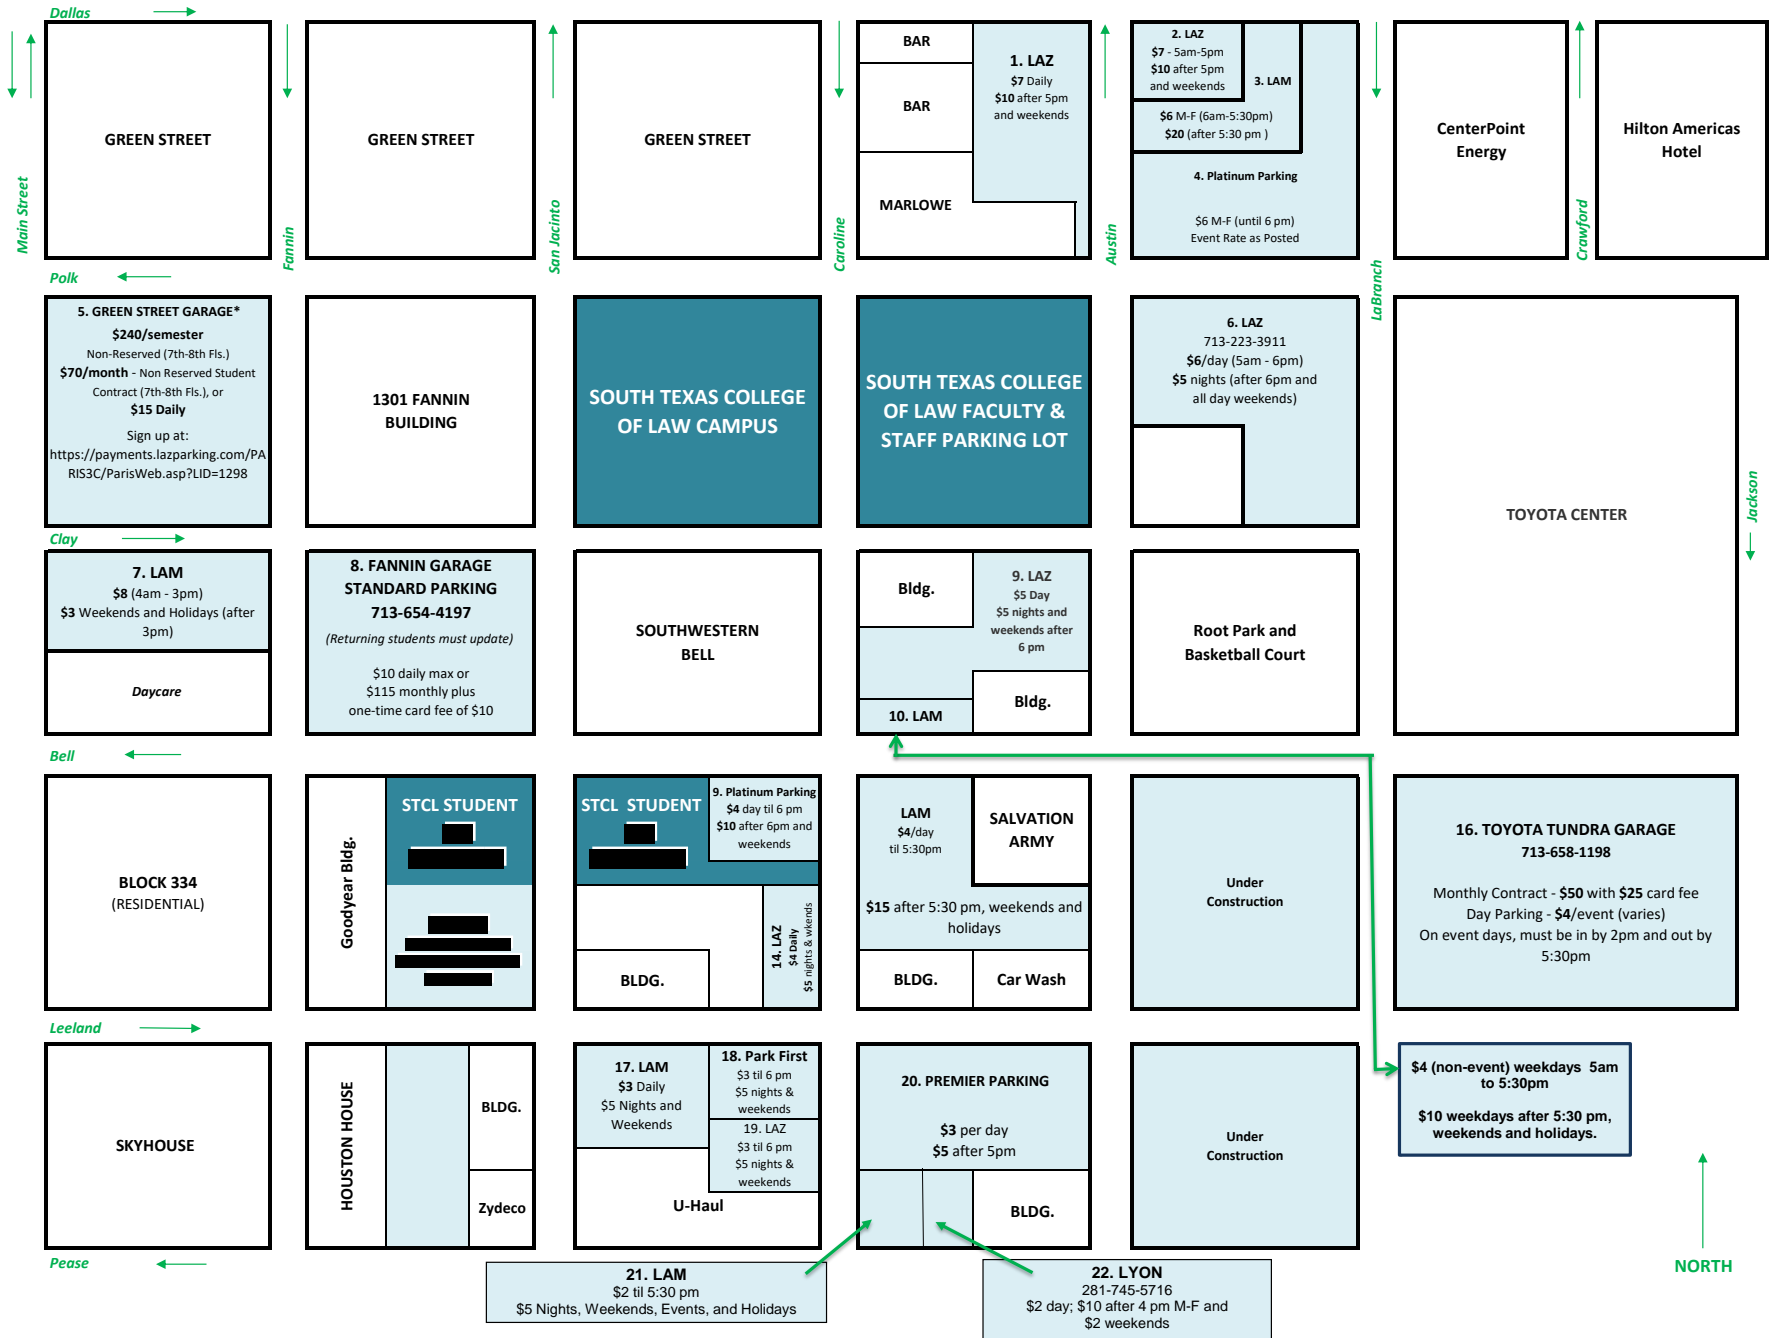

SOUTH TEXAS COLLEGE OF LAW HOUSTON
 Parking Lots and Garages in Vicinity of College as of August 2018

* Green Street Garage: \$5 after 5pm

1	LAZ, 713.659.8312 1200 Austin	\$7.00 (Weekdays 0500 - 1700)	\$10.00 Weekdays after 1700 & all day weekends
2	LAZ, 713.659.8312 1402 Dallas	\$7.00 (Weekdays 0500 - 1700)	\$10.00 Weekdays after 1700 & all day weekends
3	LAM, 713.871.0973	\$6.00 (Weekdays 0600 -1730)	\$20.00 Weekdays after 1730, weekends and holidays
4	Platinum Parking, 713.840.7275	\$6.00 (Weekdays until 1800)	As posted on meter for evenings, weekends & events
5	Green Street Garage 1301 Main Street	\$240.00 (Semester contract up front) \$70.00 (Monthly contract)	\$15.00 Daily, \$8.00 Early bird before 0800, \$5.00 after 1700
6	LAZ, 713.659.8312 1317 Clay	\$6.00 (Weekdays 0500 - 1800)	\$5.00 Weekdays after 1800 & all day weekends
7	LAM, 713.871.0973	\$8.00 (Weekdays 0400 - 1500)	\$3.00 after 1500, weekends and holidays
8	Standard Parking, 713.654.4197 Fannin Garage	\$10.00 Daily max or \$115.00 monthly plus a one-time card fee of \$10	Returning students must update at garage office
9	LAZ, 713.659.8312 1300 Clay	\$5.00 (Weekdays 0500 - 1800)	\$5.00 Weekdays after 1800 & all day weekends
10	LAM, 713.871.0973	\$4.00 (Weekdays 0500 - 1730)	\$10.00 Weekdays after 1730, weekends & holidays
11	LAM, 713.871.0973	\$5.00 (Weekdays 0500 - 1730)	\$5.00 Weekdays after 1730, weekends and holidays
12	Platinum Parking, 713.840.7275	\$4.00 (Weekdays until 1800)	\$10.00 Evening, Weekends & Holidays
13	LAM, 713.871.0973	\$4.00 (Weekdays 0500 -1730)	\$15.00 Weekdays after 1730, weekends, holidays
14	LAZ, 713.659.8312 1200 Leeland	\$4.00 (Weekdays)	\$5.00 Night & weekend
15	LAM, 713.871.0973	\$4.00 (M-F, 0500-1700)	\$20 (All day Sat, Sun, holidays & weekdays after 1700)
16	Toyota Tundra Garage	Monthly Contract \$50.00 w/\$25 card fee	\$4.00 Daily, Events as posted (must be in by 1400 out by 1730)
17	LAM, 713.871.0973	\$3.00 (Weekdays 0500 - 1730)	\$5.00 Weekdays after 1730, weekends & holidays
18	Passport Parking, 713.980.7275 1218 Leeland	\$3.00 (Weekdays before 1800)	\$5.00 Weekdays after 1800, weekends & holidays
19	LAZ, 713.659.8312 1610 Caroline	\$3.00 (Weekdays 0500 - 1800)	\$5.00 Weekdays after 1800 & weekends
20	Premier Parking, 877.727.5953	\$3.00 (Weekdays until 1700)	\$5.00 Weekdays after 1700 & weekends, Events as posted
21	LAM, 713.871.0973	\$2.00 (Weekdays 0500 - 1730)	\$5.00 Weekdays after 1730, weekends, events & holidays
22	Lyon Parking, 281.745.5716 1319 Pease	\$2.00 (Weekdays 0500 - 1600)	\$10.00 Weekdays after 1600, \$2.00 Weekends, Events as posted
23	LAM, 713.871.0973	\$3.00 (M-F, 0600-1730)	\$5.00 (Weekdays after 1730, weekends and holidays)